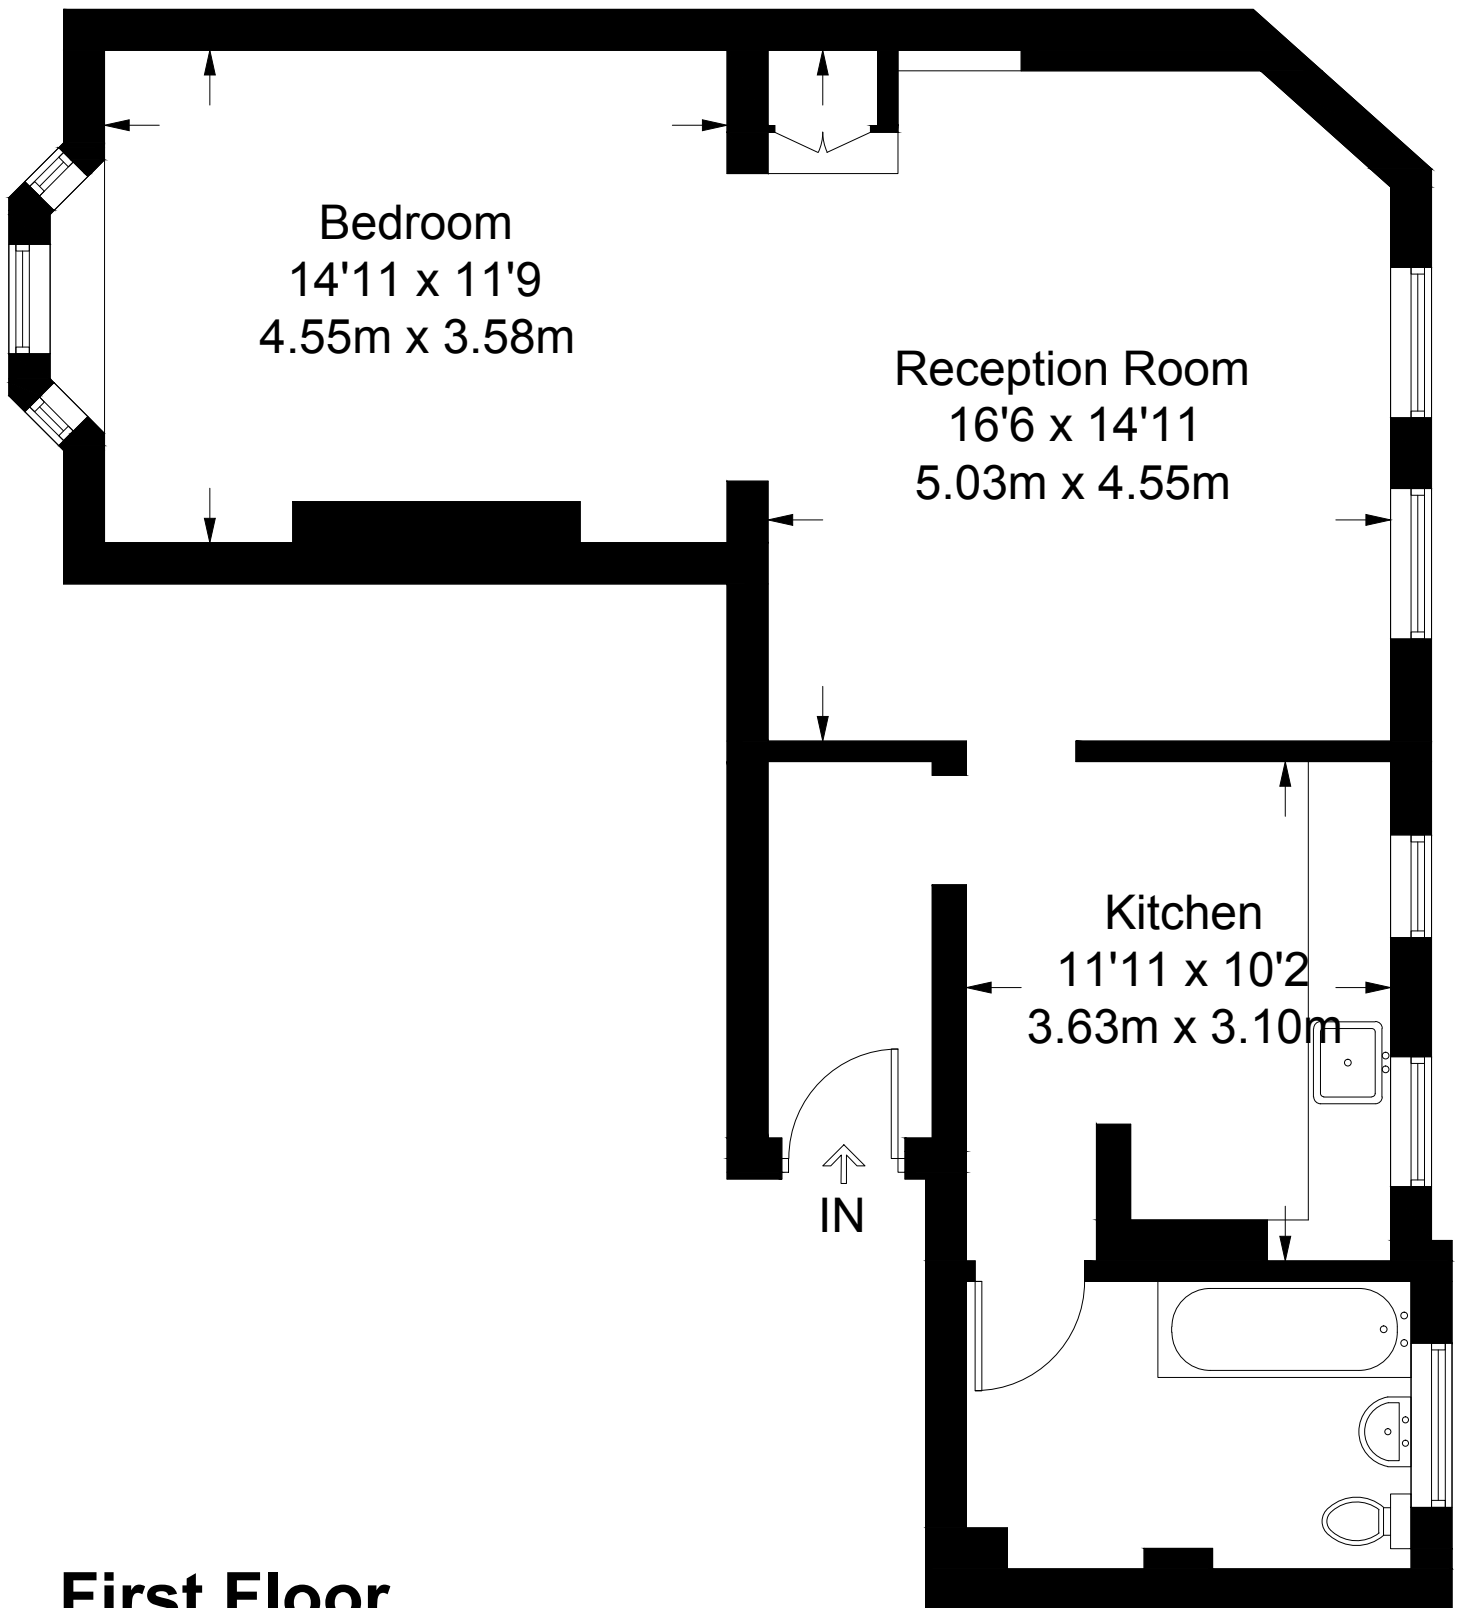

Ashland House

Approximate Gross Internal Area = 681 sq ft / 63.3 sq m

First Floor

Not to scale, for guidance only and must not be relied upon as a statement of fact.
All measurements and areas are approximate only and have been prepared in accordance with the current edition of the RICS Code of Measuring Practice.